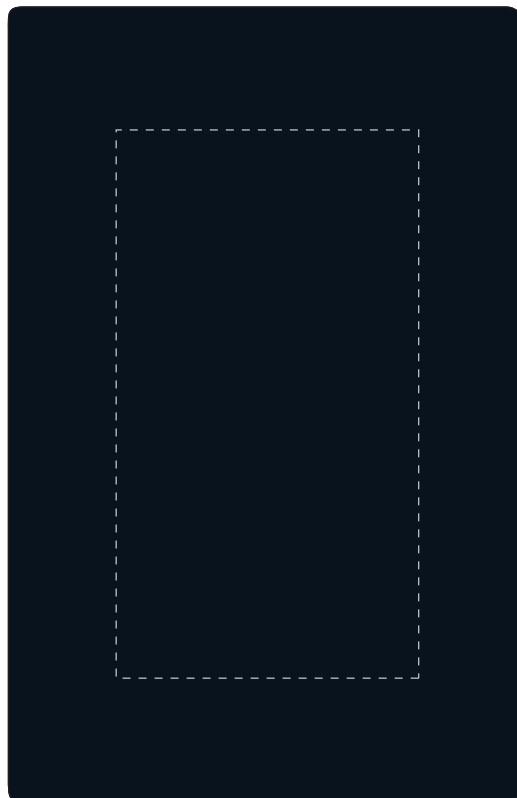

Your Ref:	Quantity:	Product Code: QS0543
Our Ref:	Version: 1	Product Colour: BLACK

**PRINTING CONCERNS:****PRODUCT INFO: DUE TO THE NATURE OF THE PRODUCT THE PRINT POSITION MAY VARY BY 2 - 3 MM**

Please note that this product has Sustainability Markings that are not visible from this perspective

We stock this item in the following colours

**PANTONE REFERENCE(S)**

● Debossing/ Foil Blocking

ARTWORK SCALE 50%

Product Image for visualisation  
- colours may vary

- CENTRED TO PRINT AREA
- CENTRED TO NOTEBOOK

The dashed line is to demonstrate print area and will not appear on your printed item

**PLEASE NOTE:**

- All colours including print and product are for visual purposes only and should not be regarded as the actual colour of the product and print.
- Some products may vary from batch to batch and may differ from previous orders.
- The colour and texture of a product can also have an effect on the final print colour.
- By approving this order we accept that you understand these terms.

To proceed, please approve visual via the online system.

ARTWORK SCALE 100%

Max print area: 80mm x 145mm